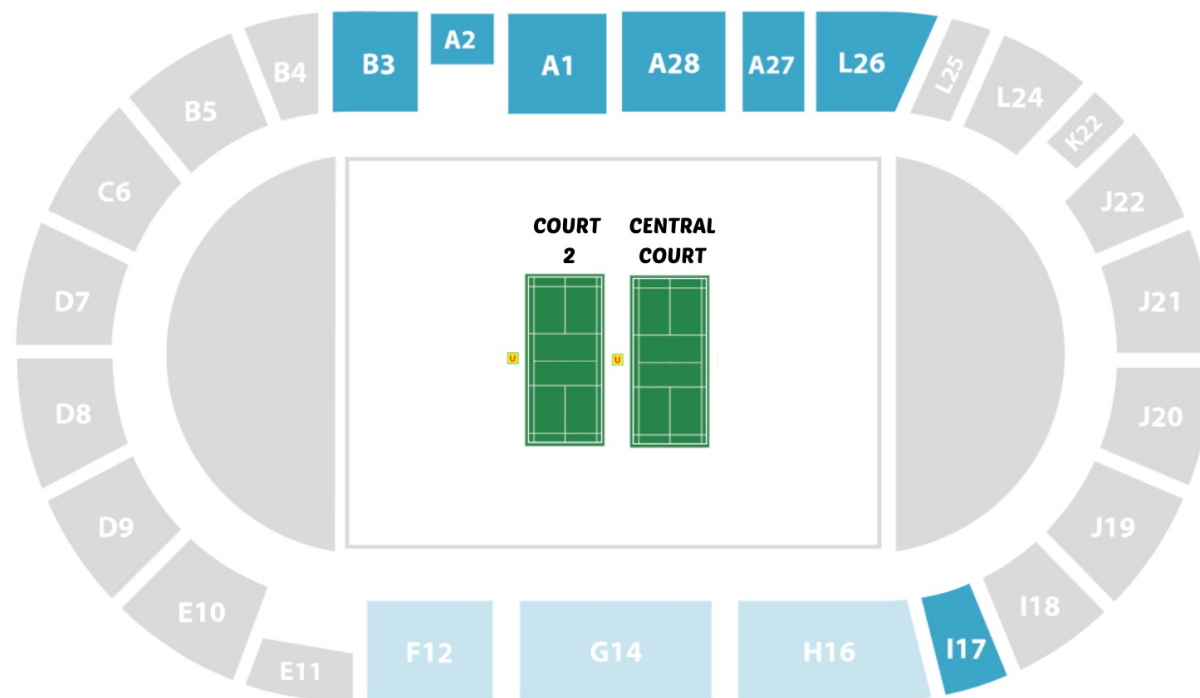

Courts distribution Friday - SF