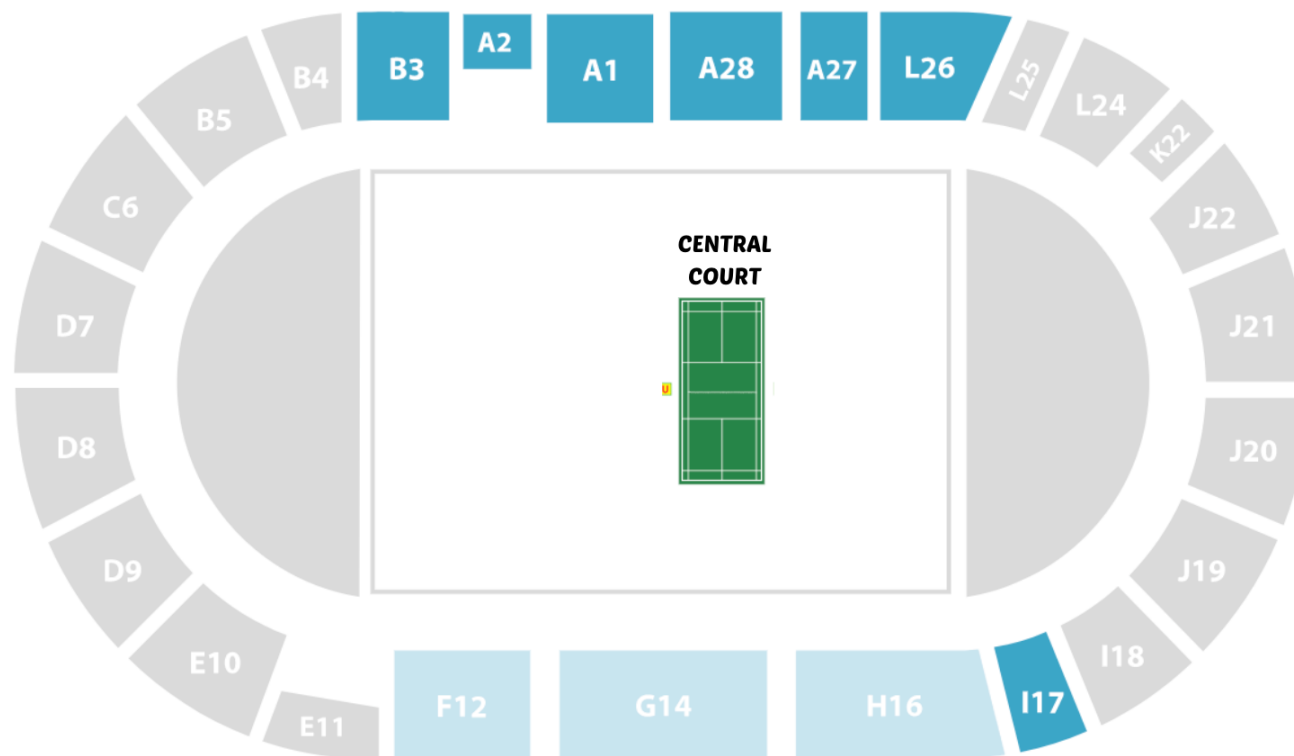

Courts distribution Saturday - Finals