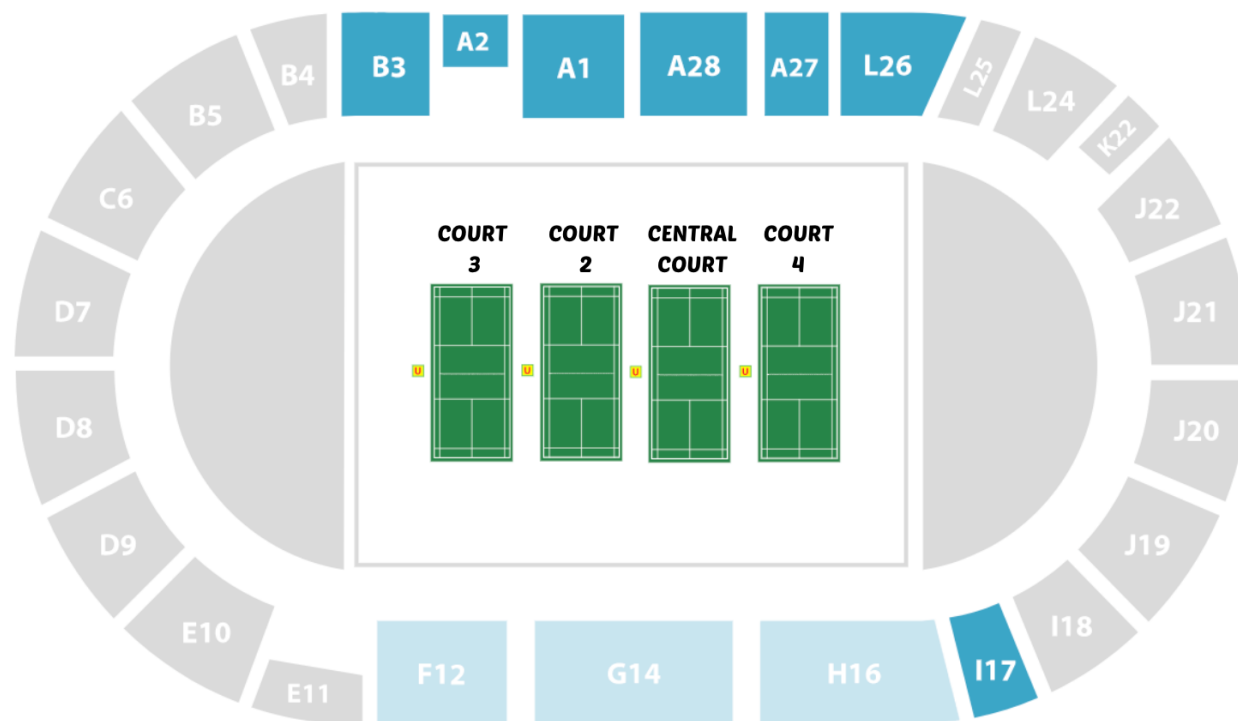

By autobus:

From La Latina: bus nº17 stop at Polideportivo Gallur (around 25')

Times of play

doors will open 30' before the first match

Monday: 17:00 – 20:00 (16 matches)

Tuesday: 9:00 – 20:30 (68 matches)

Wednesday: 9:00 – 17:30 (40 matches)

Thursday: 14:30 – 21:00 (20 matches)

Friday: 16:00 – 21:00 (10 matches)

Saturday: 10:00 – 16:00 (5 matches)

Courts distribution Monday to Wednesday

Courts distribution Thursday - QF