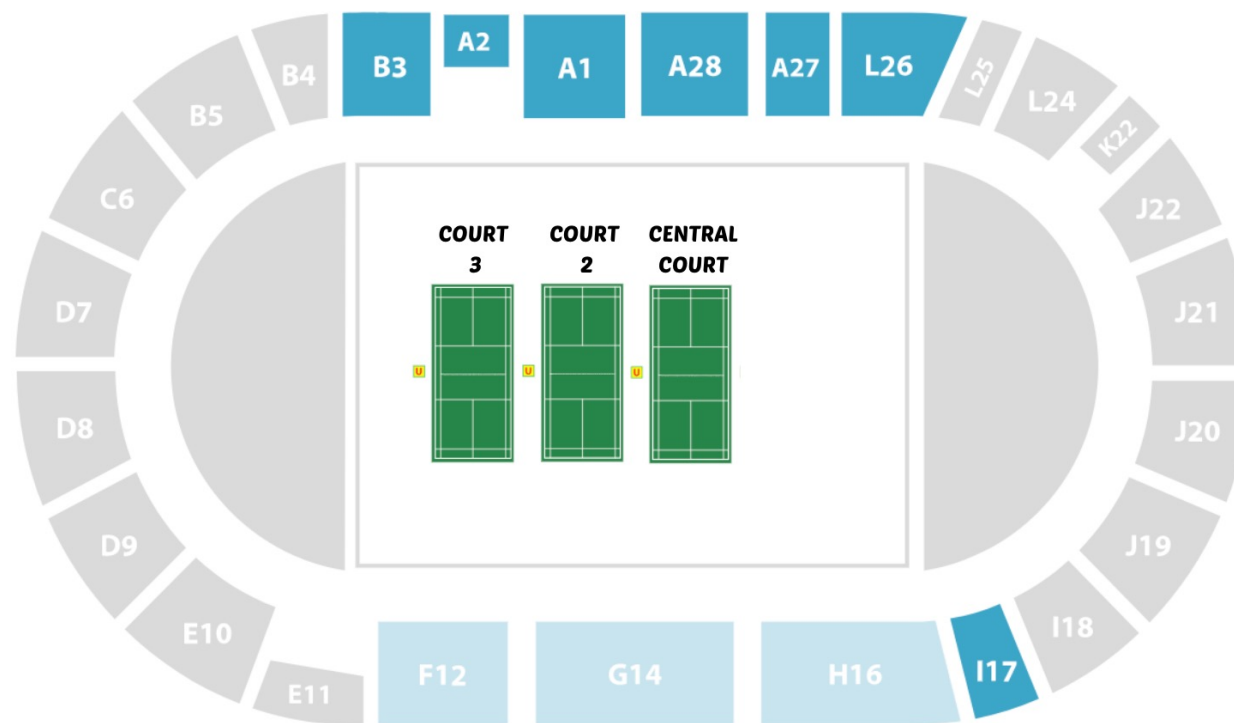

Wednesday: 9:00 – 17:30 (40 matches)

Thursday: 14:30 – 21:00 (20 matches)

Friday: 16:00 – 21:00 (10 matches)

Saturday: 10:00 – 16:00 (5 matches)

Courts distribution Monday to Wednesday

Courts distribution Thursday - QF